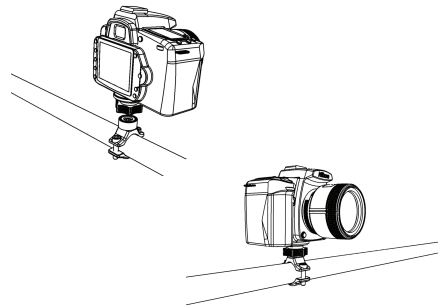

SPECIFICATIONS:

Weight: 88 g
Connection(s):
(1x) 1/4"-20 Male Screw
(1x) Quick Mount
Package Contents:
(1x) Quick Mount for Large Camera
(1x) 1/4"-20 Male Screw

**Easily mount cameras with the
Quick Mount system.**

other 1/4"-20 tapped equipment.

s Multi-tool for GoPro or
a 3/16" allen key to tighten the included 1/4"-20 screw.

Always follow the safety standards and regulations of the given country where the product is being used.