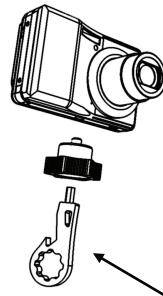

**SPECIFICATIONS:**  
Weight: 12 g  
Connection(s):  
(1x) 1/4"-20 Male Screw  
(1x) Quick Mount  
Package Contents:  
(1x) Quick Mount for Lightweight Camera  
(1x) 1/4"-20 Male Screw

Fasten to a camera or other 1/4" tapped equipment.

Use the 9.Solutions Multi-tool for GoPro or a 3/16" allen key to tighten the included 1/4"-20 screw.

Easily mount cameras with the Quick Mount system.

Always follow the safety standards and regulations of the given country where the product is being used.