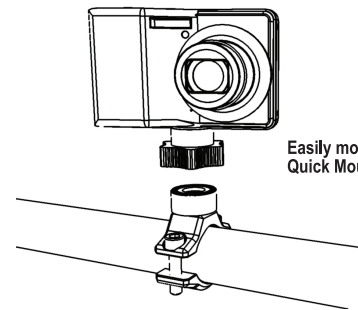

**SPECIFICATIONS:**  
Weight: 12 g  
Connection(s):  
(1x) 1/4"-20 Male Screw  
(1x) Quick Mount  
Package Contents:  
(1x) Quick Mount for Lightweight Camera  
(1x) 1/4"-20 Male Screw

Fasten to a camera or other 1/4" tapped equipment.

Use the 9.Solutions Multi-tool for GoPro or a 3/16" allen key to tighten the included 1/4"-20 screw.

Easily mount cameras with the Quick Mount system.

Always follow the safety standards and regulations of the given country where the product is being used.